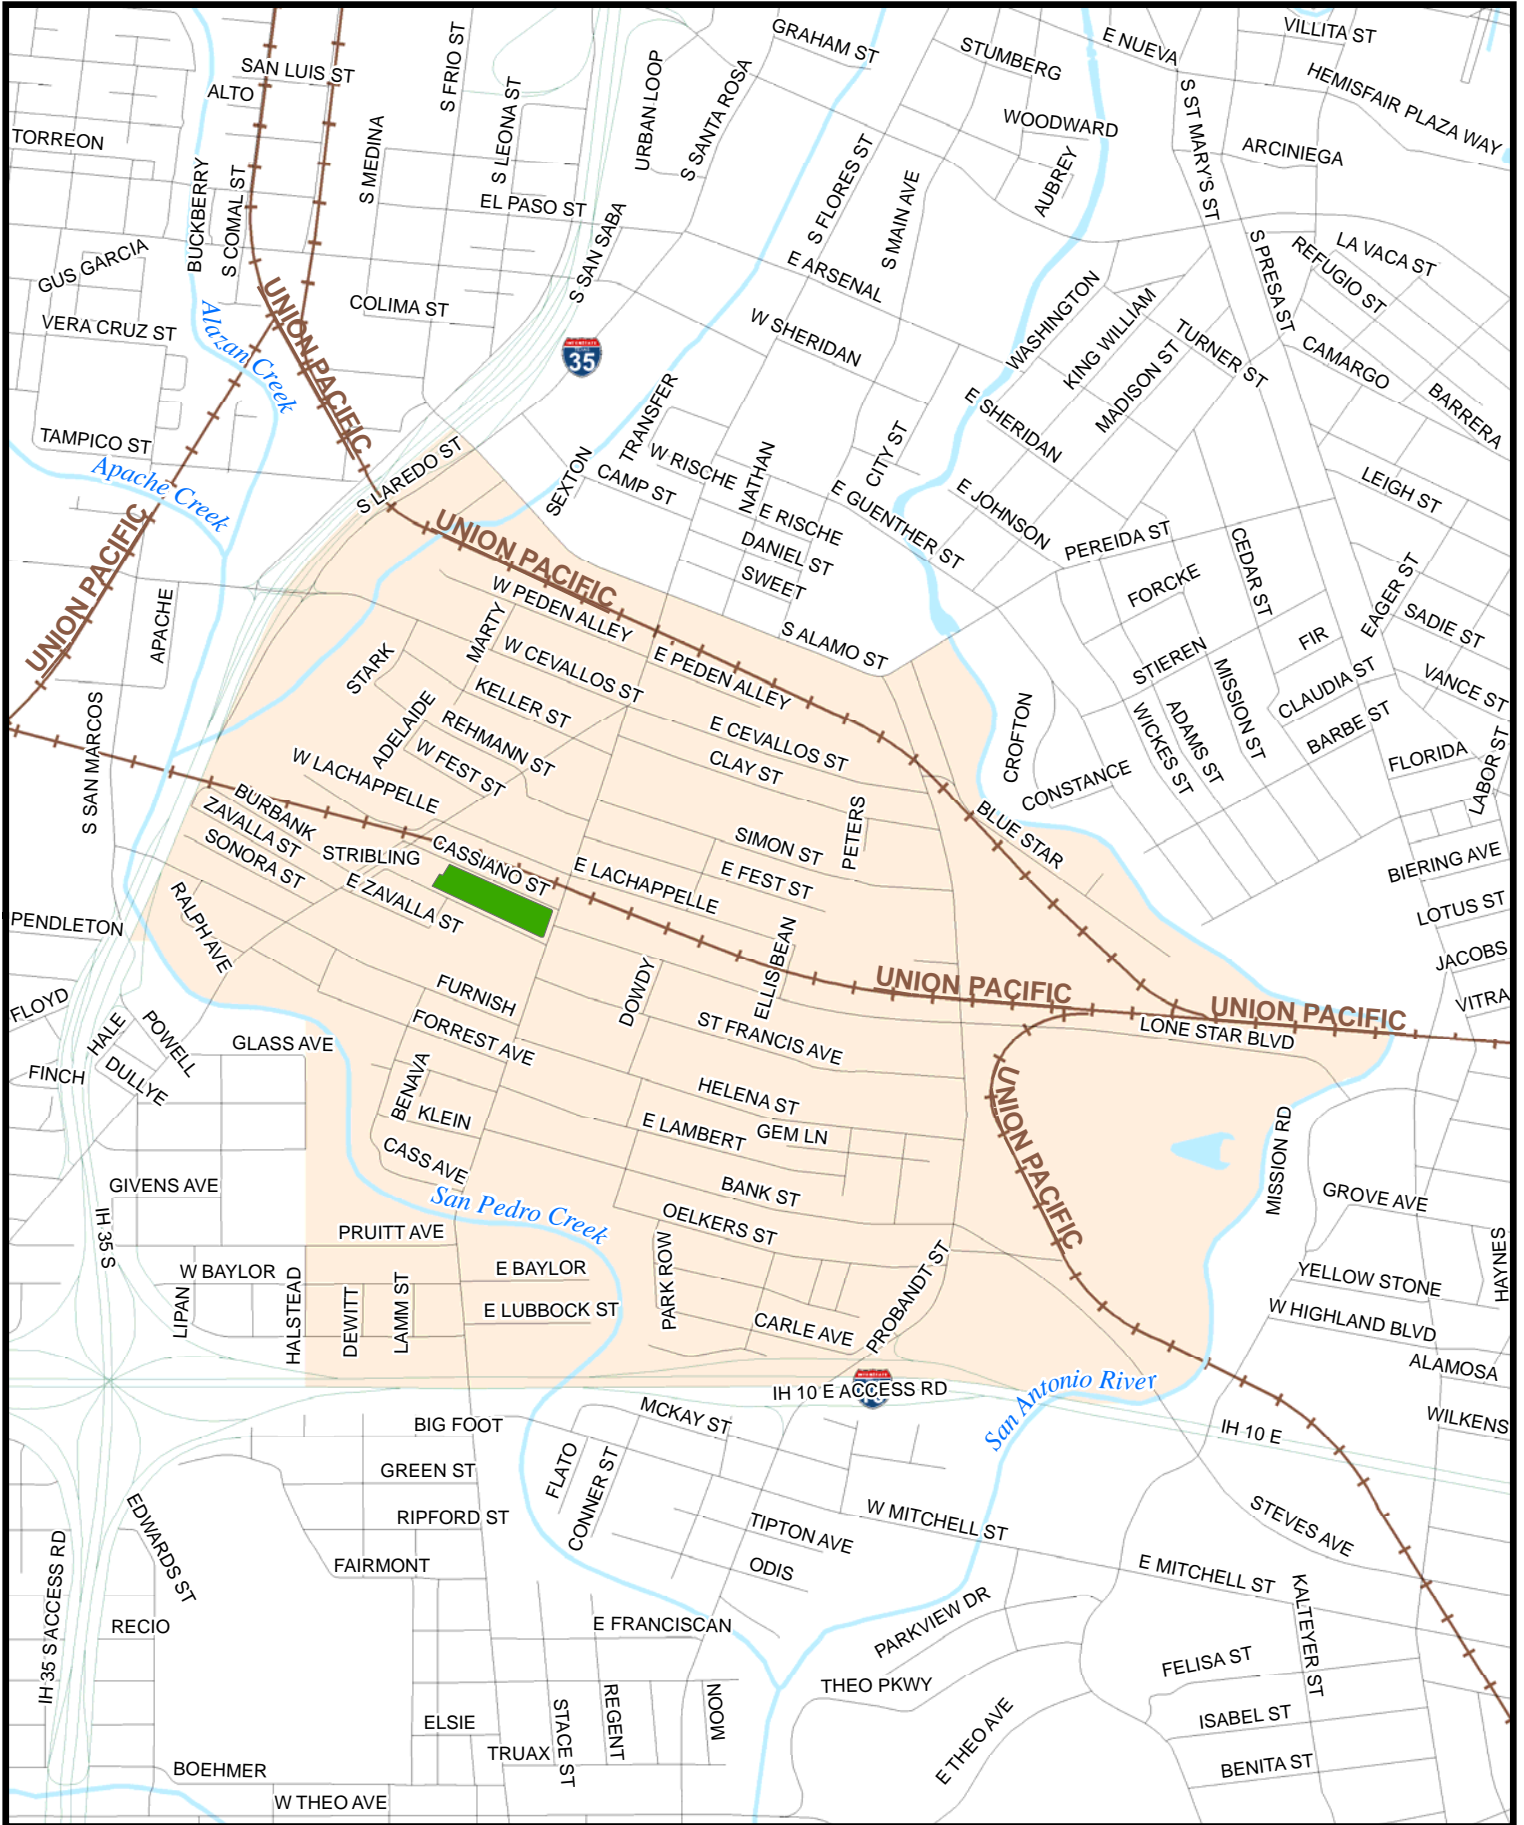

Briscoe Elementary Attendance Boundary as of 2009-10

2015 S Flores St
San Antonio, TX 78204

LEGEND

1 inch equals 0.25 miles

Facilities	Route Features	Natural Features	Boundary
Admin	Streets	Rivers & Creeks	Briscoe
Early Childhood EC	Highway	Water Bodies	
Elementary School	Railroad Tracks		
High School			
Middle School			
PK-8 School			